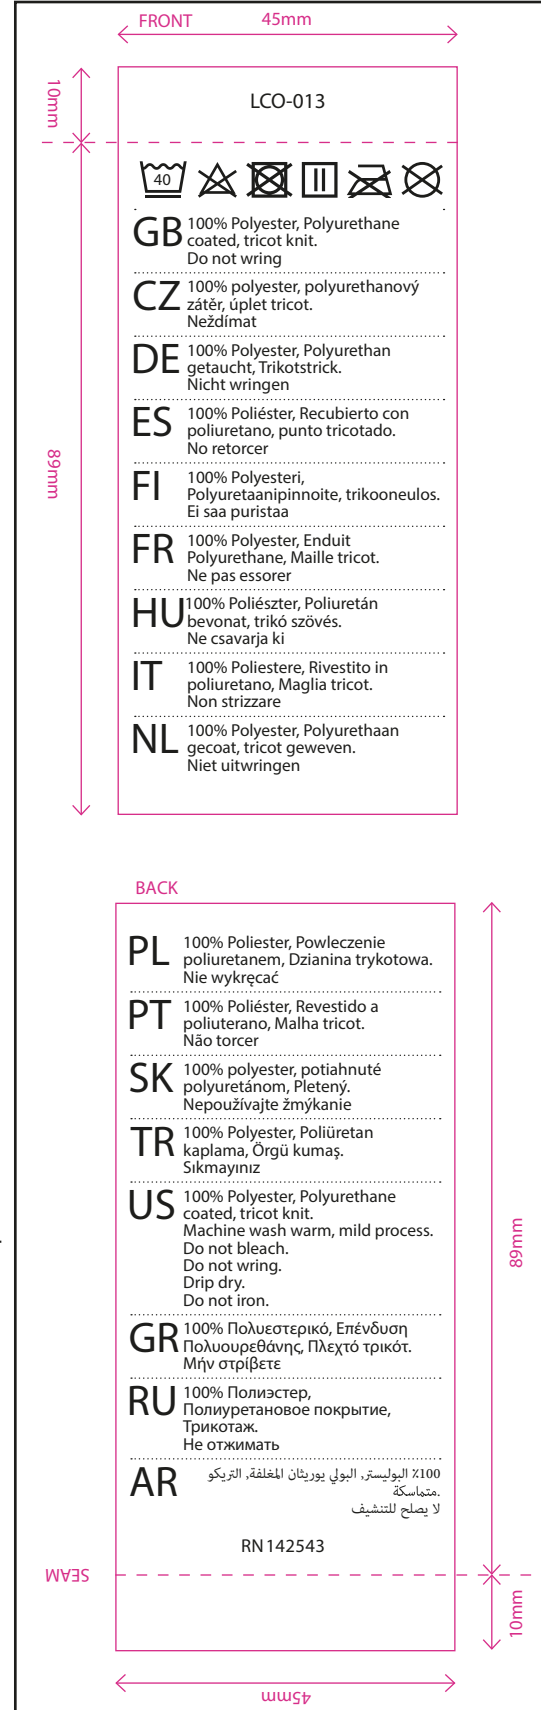

PORTWEST®

STYLE S452
NO:

DESCRIPTION: Sealtex Boilersuit

	M	L	XL	XXL	3XL
Total Chest Measurement	124	132	140	148	156
Back Neck to True Crotch	98	99	100	101	102
Seat 20cm from Crotch	124	132	140	148	156
Sleeve Length (Collar to Cuff)	79.5	82	84.5	87	89.5
Arm Hole Depth	64	65	66	67	68
Outer Cuff	33.5	34	34.5	35	35.5
Inside Leg (31" Leg)	78	78	78	78	78
Waist Relaxed	100	108	116	124	132
Waist Stretched	118	126	134	142	150

STYLE S452
NO:

DESCRIPTION: Sealtex Boilersuit

STYLE S452
NO:

DESCRIPTION: Sealtex Boilersuit

WOVEN SEALTEX BRAND/SIZE LABEL LSZ-155

WOVEN SIZE LABEL 007-TSZ AND 008-TSZ

LOT NUMBER LABEL 001-LLT

CARE LABEL LCO-013

STYLE S452
NO:

DESCRIPTION: Sealtex Boilersuit

HOOD

DOUBLE STORM FLAP

PLEASE REFER TO LATEST PORTWEST BOX SPECIFICATION

STYLE S452
NO:

DESCRIPTION: SealTex Boilersuit

SEALTEX SWINGTICKET - SWT-010-A

Hanging Bag 9-BGH

Bag insert S452-BGI

Size Stickers 17-ST5

BARCODE

Sealtex Boilersuit
Colour: Forest Green
Size: Large

5AdgBAiKKK

OUTER CARTON BARCODE

ITEM: S452FGRM
DESC: Sealtex Boilersuit