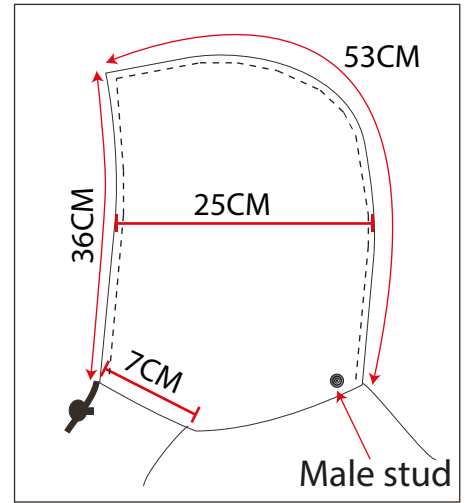

PORTWEST®

STYLE S452
NO:

DESCRIPTION: Sealtex Boilersuit

	M	L	XL	XXL	3XL
Total Chest Measurement	124	132	140	148	156
Back Neck to True Crotch	98	99	100	101	102
Seat 20cm from Crotch	124	132	140	148	156
Sleeve Length (Collar to Cuff)	79.5	82	84.5	87	89.5
Arm Hole Depth	64	65	66	67	68
Outer Cuff	33.5	34	34.5	35	35.5
Inside Leg (31" Leg)	78	78	78	78	78
Waist Relaxed	100	108	116	124	132
Waist Stretched	118	126	134	142	150

STYLE S452
NO:

DESCRIPTION: Sealtex Boilersuit

STYLE S452
NO:

DESCRIPTION: Sealtex Boilersuit

WOVEN SEALTEX BRAND/SIZE LABEL LSZ-155

WOVEN SIZE LABEL 007-TSZ AND 008-TSZ

LOT NUMBER LABEL 001-LLT

CARE LABEL LCO-013

STYLE S452
NO:

DESCRIPTION: Sealtex Boilersuit

HOOD

DOUBLE STORM FLAP

PLEASE REFER TO LATEST PORTWEST BOX SPECIFICATION

STYLE S452
NO:

DESCRIPTION: SealTex Boilersuit

SEALTEX SWINGTICKET - SWT-010-A

QTY: 12

ONLY ONE STICKER TO BE PLACED ON EACH POLYBAG INDICATING CORRECT COUNTRY OF ORIGIN

STYLE S452
NO:

DESCRIPTION: Sealtex Boilersuit

UPDATE:	NAME:	DATE:
Updated swing ticket/ packaging	Amy Philpott	23/09/13
1. Amended packaging information	Amy Philpott	15/10/13
2. Amended bag type information		
3. Updated internal label artwork		
4. Updated swing ticket/ packaging artwork		
1. Moved spec into the new Illustrator format	Amy Philpott	15/05/14
2. Updated internal label, swingticket and bag artwork		
Updated hanging bag to 9-BGH and bag insert to S452-BGI	Gracie English	20.06.16
Updated lot number label to 001-LLT	Gracie English	20.06.16
Updated size tab label to 007-TSZ and 008-TSZ	Gracie English	20.06.16
Added country of origin RN number 142543	Gracie English	20.06.16