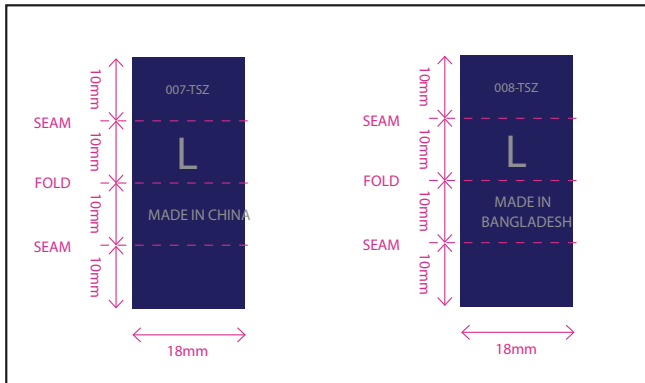

PORTWEST®

STYLE S452
NO:

DESCRIPTION: Sealtex Boilersuit

	M	L	XL	XXL	3XL
Total Chest Measurement	124	132	140	148	156
Back Neck to True Crotch	98	99	100	101	102
Seat 20cm from Crotch	124	132	140	148	156
Sleeve Length (Collar to Cuff)	79.5	82	84.5	87	89.5
Arm Hole Depth	64	65	66	67	68
Outer Cuff	33.5	34	34.5	35	35.5
Inside Leg (31" Leg)	78	78	78	78	78
Waist Relaxed	100	108	116	124	132
Waist Stretched	118	126	134	142	150

STYLE S452
NO:

DESCRIPTION: Sealtex Boilersuit

STYLE S452
NO:

DESCRIPTION: Sealtex Boilersuit

WOVEN SEALTEX BRAND/SIZE LABEL LSZ-155

WOVEN SIZE LABEL 007-TSZ AND 008-TSZ

LOT NUMBER LABEL 001-LLT

CARE LABEL LCO-013

STYLE S452
NO:

DESCRIPTION: Sealtex Boilersuit

HOOD

DOUBLE STORM FLAP

PLEASE REFER TO LATEST PORTWEST BOX SPECIFICATION

STYLE S452
NO:

DESCRIPTION: SealTex Boilersuit

SEALTEX SWINGTICKET - SWT-010-A

QTY: 12

ONLY ONE STICKER TO BE PLACED ON EACH POLYBAG INDICATING CORRECT COUNTRY OF ORIGIN

STYLE S452
NO:

DESCRIPTION: Sealtex Boilersuit

UPDATE:	NAME:	DATE:
Updated swing ticket/ packaging	Amy Philpott	23/09/13
1. Amended packaging information	Amy Philpott	15/10/13
2. Amended bag type information		
3. Updated internal label artwork		
4. Updated swing ticket/ packaging artwork		
1. Moved spec into the new Illustrator format	Amy Philpott	15/05/14
2. Updated internal label, swingticket and bag artwork		
Updated hanging bag to 9-BGH and bag insert to S452-BGI	Gracie English	20.06.16
Updated lot number label to 001-LLT	Gracie English	20.06.16
Updated size tab label to 007-TSZ and 008-TSZ	Gracie English	20.06.16
Added country of origin RN number 142543	Gracie English	20.06.16