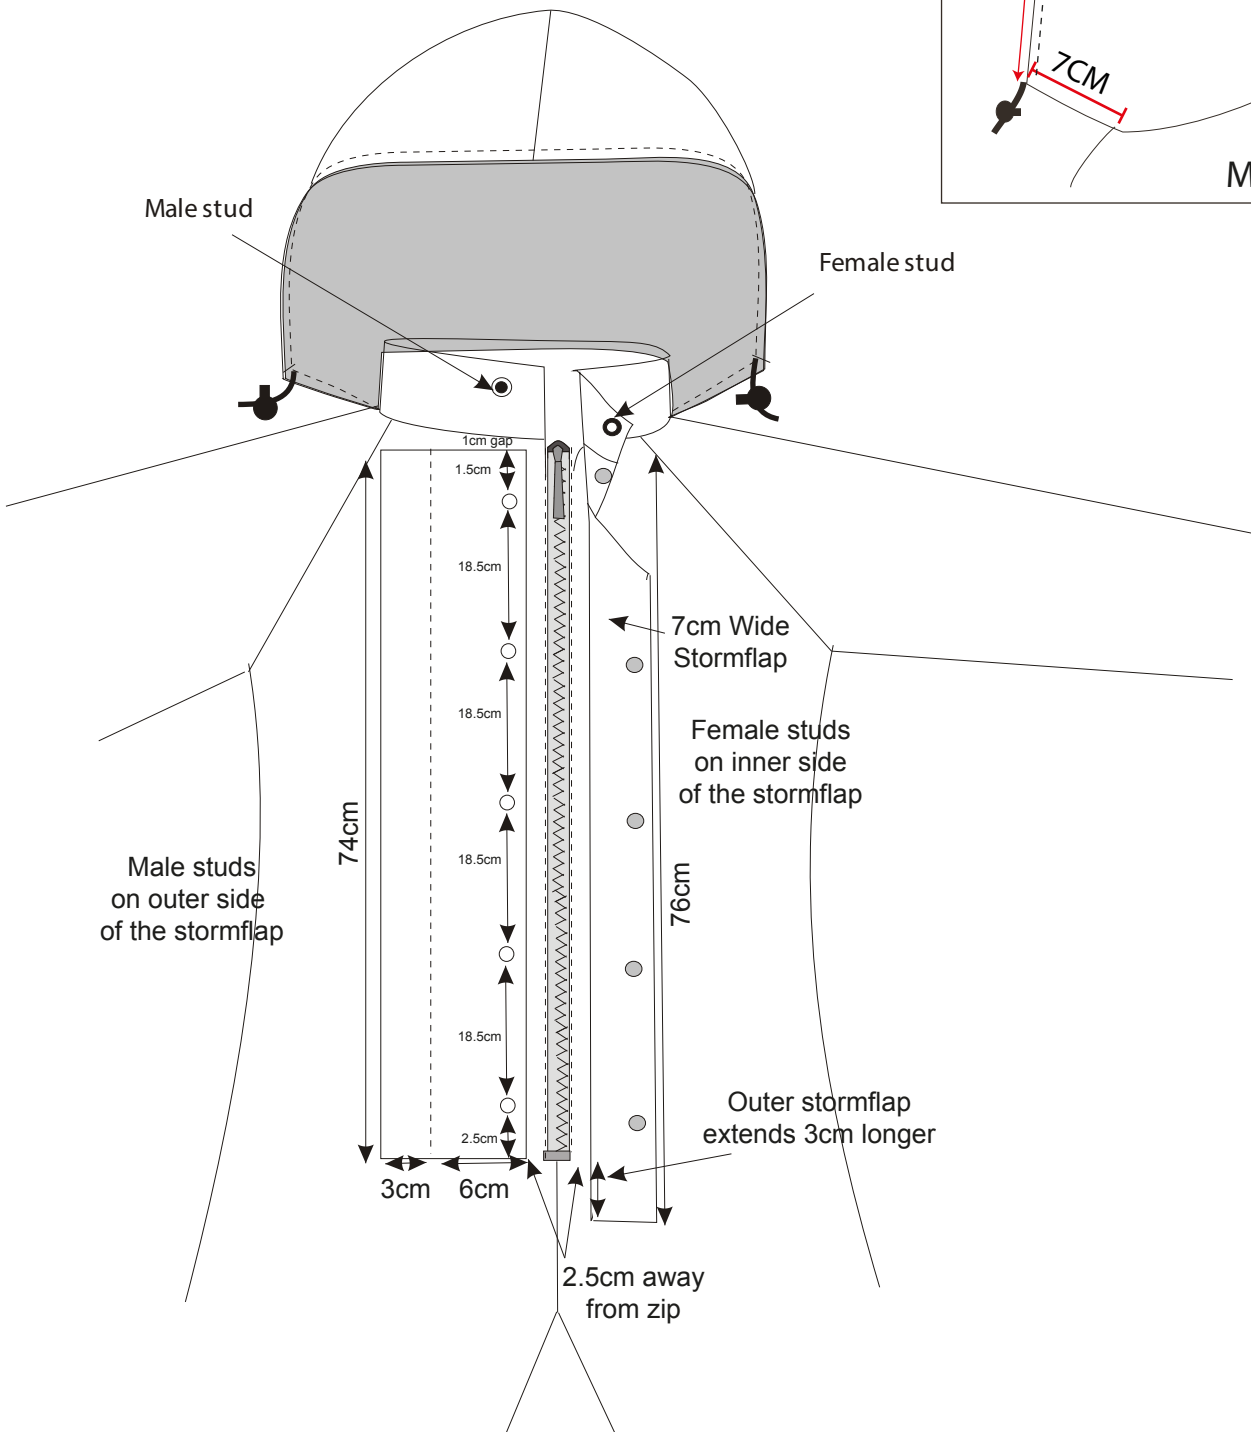

PORTWEST®

STYLE S452
NO:

DESCRIPTION: Sealtex Boilersuit

	M	L	XL	XXL	3XL
Total Chest Measurement	124	132	140	148	156
Back Neck to True Crotch	98	99	100	101	102
Seat 20cm from Crotch	124	132	140	148	156
Sleeve Length (Collar to Cuff)	79.5	82	84.5	87	89.5
Arm Hole Depth	64	65	66	67	68
Outer Cuff	33.5	34	34.5	35	35.5
Inside Leg (31" Leg)	78	78	78	78	78
Waist Relaxed	100	108	116	124	132
Waist Stretched	118	126	134	142	150

STYLE S452
NO:

DESCRIPTION: Sealtex Boilersuit

STYLE S452
NO:

DESCRIPTION: Sealtex Boilersuit

WOVEN SEALTEX BRAND/SIZE LABEL LSZ-155

WOVEN SIZE LABEL 007-TSZ AND 008-TSZ

LOT NUMBER LABEL 001-LLT

CARE LABEL LCO-013

STYLE S452
NO:

DESCRIPTION: Sealtex Boilersuit

HOOD

DOUBLE STORM FLAP

PLEASE REFER TO LATEST PORTWEST BOX SPECIFICATION

STYLE S452
NO:

DESCRIPTION: SealTex Boilersuit

SEALTEX SWINGTICKET - SWT-010-A