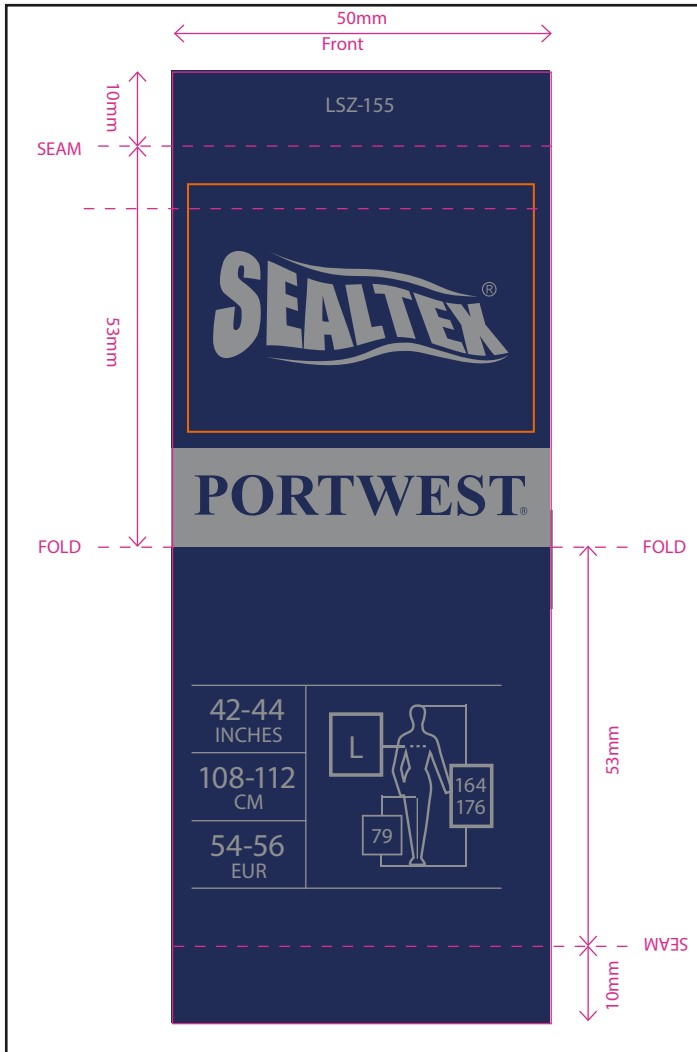

PORTWEST®

STYLE S452
NO:

DESCRIPTION: Sealtex Boilersuit

	M	L	XL	XXL	3XL
Total Chest Measurement	124	132	140	148	156
Back Neck to True Crotch	98	99	100	101	102
Seat 20cm from Crotch	124	132	140	148	156
Sleeve Length (Collar to Cuff)	79.5	82	84.5	87	89.5
Arm Hole Depth	64	65	66	67	68
Outer Cuff	33.5	34	34.5	35	35.5
Inside Leg (31" Leg)	78	78	78	78	78
Waist Relaxed	100	108	116	124	132
Waist Stretched	118	126	134	142	150

STYLE S452
NO:

DESCRIPTION: Sealtex Boilersuit

STYLE S452
NO:

DESCRIPTION: Sealtex Boilersuit

WOVEN SEALTEX BRAND/SIZE LABEL LSZ-155

WOVEN SIZE LABEL 007-TSZ AND 008-TSZ

LOT NUMBER LABEL 001-LLT

CARE LABEL LCO-013

STYLE S452
NO:

DESCRIPTION: Sealtex Boilersuit

HOOD

DOUBLE STORM FLAP

PLEASE REFER TO LATEST PORTWEST BOX SPECIFICATION

STYLE S452
NO:

DESCRIPTION: SealTex Boilersuit

SEALTEX SWINGTICKET - SWT-010-A

QTY: 12

ONLY ONE STICKER TO BE PLACED ON EACH POLYBAG INDICATING CORRECT COUNTRY OF ORIGIN

STYLE S452
NO:

DESCRIPTION: Sealtex Boilersuit

UPDATE:	NAME:	DATE:
Updated swing ticket/ packaging	Amy Philpott	23/09/13
1. Amended packaging information	Amy Philpott	15/10/13
2. Amended bag type information		
3. Updated internal label artwork		
4. Updated swing ticket/ packaging artwork		
1. Moved spec into the new Illustrator format	Amy Philpott	15/05/14
2. Updated internal label, swingticket and bag artwork		
Updated hanging bag to 9-BGH and bag insert to S452-BGI	Gracie English	20.06.16
Updated lot number label to 001-LLT	Gracie English	20.06.16
Updated size tab label to 007-TSZ and 008-TSZ	Gracie English	20.06.16
Added country of origin RN number 142543	Gracie English	20.06.16