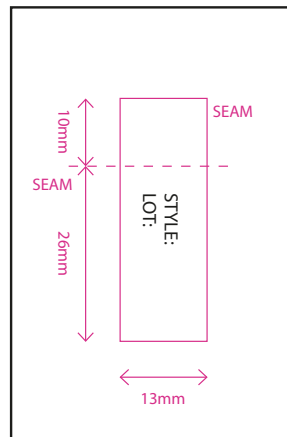

PORTWEST®

STYLE S452
NO:

DESCRIPTION: Sealtex Boilersuit

	M	L	XL	XXL	3XL
Total Chest Measurement	124	132	140	148	156
Back Neck to True Crotch	98	99	100	101	102
Seat 20cm from Crotch	124	132	140	148	156
Sleeve Length (Collar to Cuff)	79.5	82	84.5	87	89.5
Arm Hole Depth	64	65	66	67	68
Outer Cuff	33.5	34	34.5	35	35.5
Inside Leg (31" Leg)	78	78	78	78	78
Waist Relaxed	100	108	116	124	132
Waist Stretched	118	126	134	142	150

STYLE S452
NO:

DESCRIPTION: Sealtex Boilersuit

STYLE S452
NO:

DESCRIPTION: Sealtex Boilersuit

WOVEN SEALTEX BRAND/SIZE LABEL LSZ-155

WOVEN SIZE LABEL 007-TSZ AND 008-TSZ

LOT NUMBER LABEL 001-LLT

CARE LABEL LCO-013

STYLE S452
NO:

DESCRIPTION: Sealtex Boilersuit

HOOD

DOUBLE STORM FLAP

PLEASE REFER TO LATEST PORTWEST BOX SPECIFICATION

STYLE S452
NO:

DESCRIPTION: SealTex Boilersuit

SEALTEX SWINGTICKET - SWT-010-A

QTY: 12

ONLY ONE STICKER TO BE PLACED ON EACH POLYBAG INDICATING CORRECT COUNTRY OF ORIGIN

STYLE S452
NO:

DESCRIPTION: Sealtex Boilersuit

UPDATE:	NAME:	DATE:
Updated swing ticket/ packaging	Amy Philpott	23/09/13
1. Amended packaging information	Amy Philpott	15/10/13
2. Amended bag type information		
3. Updated internal label artwork		
4. Updated swing ticket/ packaging artwork		
1. Moved spec into the new Illustrator format	Amy Philpott	15/05/14
2. Updated internal label, swingticket and bag artwork		
Updated hanging bag to 9-BGH and bag insert to S452-BGI	Gracie English	20.06.16
Updated lot number label to 001-LLT	Gracie English	20.06.16
Updated size tab label to 007-TSZ and 008-TSZ	Gracie English	20.06.16
Added country of origin RN number 142543	Gracie English	20.06.16