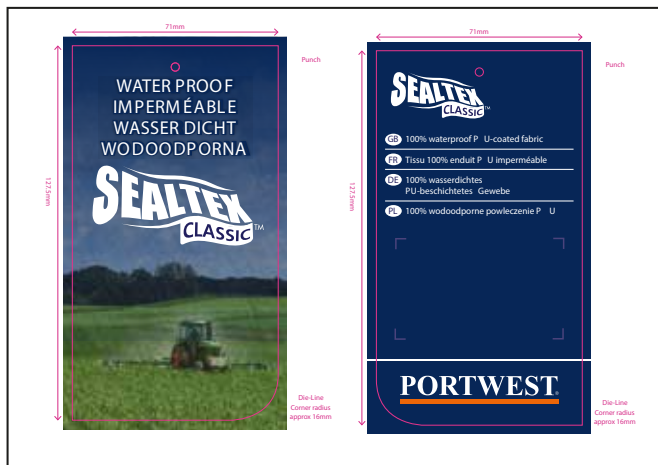

STYLE S452
NO:

DESCRIPTION: SealTex Boilersuit

SEALTEX SWINGTICKET - SWT-010-A