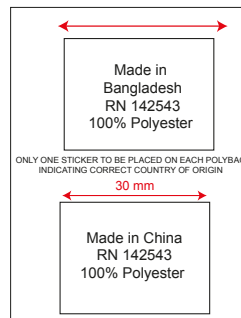

OUTER CARTON BARCODE

ITEM: S452FGRM
DESC: Sealtex Boilersuit

QTY: 12