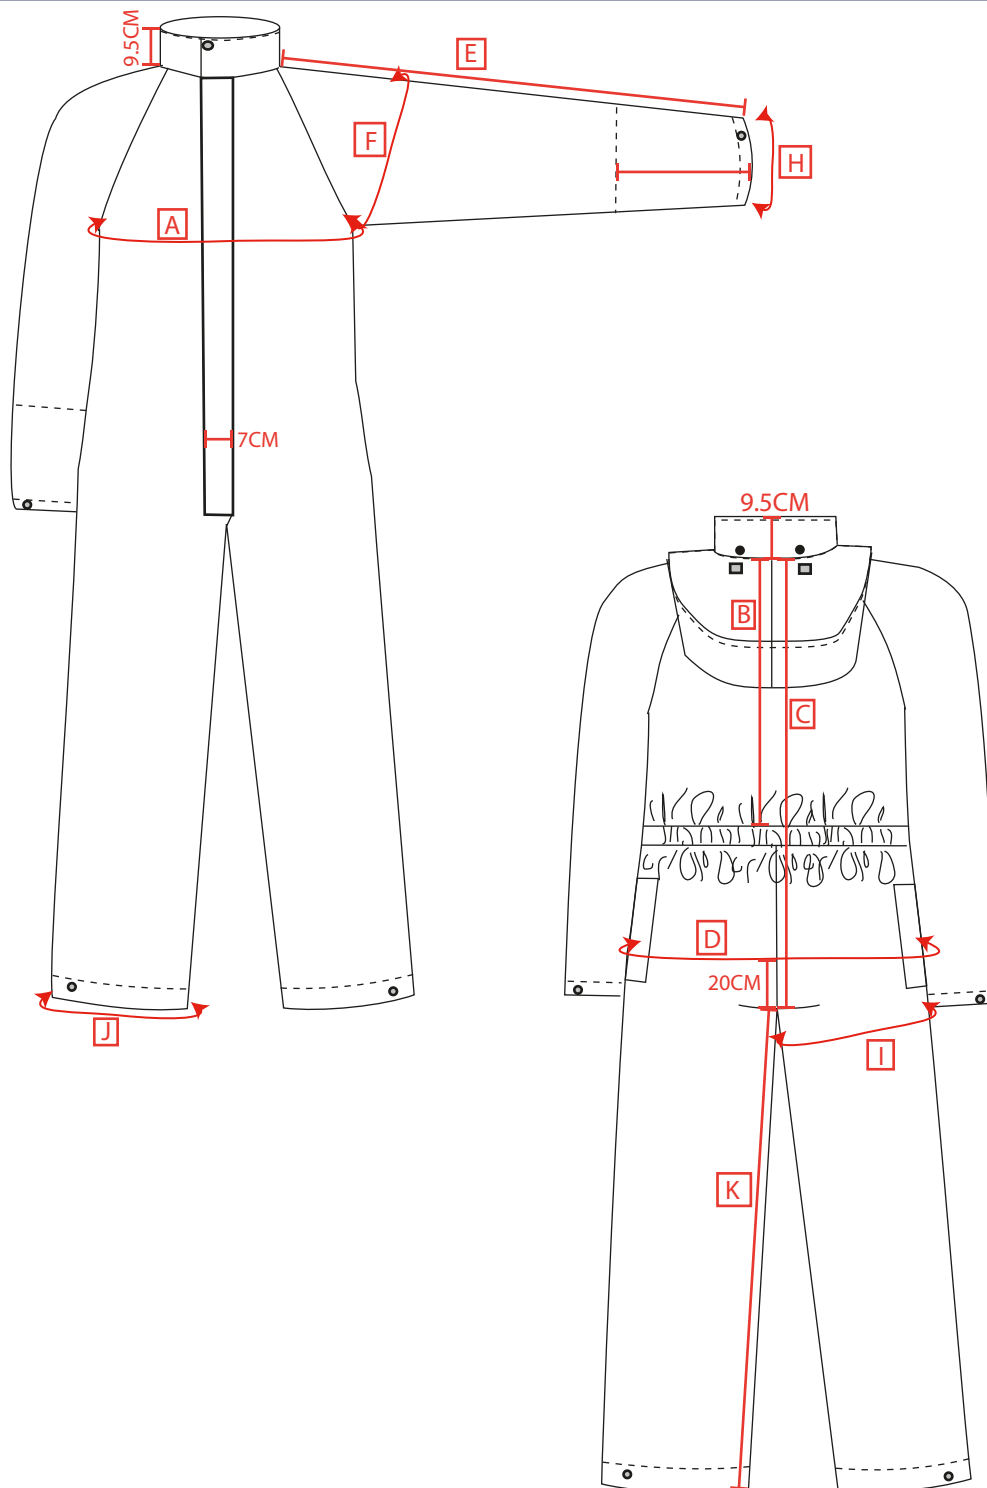

PORTWEST®

STYLE S452
NO:

DESCRIPTION: Sealtex Boilersuit

	M	L	XL	XXL	3XL
Total Chest Measurement	124	132	140	148	156
Back Neck to True Crotch	98	99	100	101	102
Seat 20cm from Crotch	124	132	140	148	156
Sleeve Length (Collar to Cuff)	79.5	82	84.5	87	89.5
Arm Hole Depth	64	65	66	67	68
Outer Cuff	33.5	34	34.5	35	35.5
Inside Leg (31" Leg)	78	78	78	78	78
Waist Relaxed	100	108	116	124	132
Waist Stretched	118	126	134	142	150

STYLE S452
NO:

DESCRIPTION: Sealtex Boilersuit

STYLE S452
NO:

DESCRIPTION: Sealtex Boilersuit

WOVEN SEALTEX BRAND/SIZE LABEL LSZ-155

WOVEN SIZE LABEL 007-TSZ AND 008-TSZ

LOT NUMBER LABEL 001-LLT

CARE LABEL LCO-013

STYLE S452
NO:

DESCRIPTION: Sealtex Boilersuit

HOOD

DOUBLE STORM FLAP

PLEASE REFER TO LATEST PORTWEST BOX SPECIFICATION

STYLE S452
NO:

DESCRIPTION: SealTex Boilersuit

SEALTEX SWINGTICKET - SWT-010-A

QTY: 12

ONLY ONE STICKER TO BE PLACED ON EACH POLYBAG INDICATING CORRECT COUNTRY OF ORIGIN

STYLE S452
NO:

DESCRIPTION: Sealtex Boilersuit

UPDATE:	NAME:	DATE:
Updated swing ticket/ packaging	Amy Philpott	23/09/13
1. Amended packaging information	Amy Philpott	15/10/13
2. Amended bag type information		
3. Updated internal label artwork		
4. Updated swing ticket/ packaging artwork		
1. Moved spec into the new Illustrator format	Amy Philpott	15/05/14
2. Updated internal label, swingticket and bag artwork		
Updated hanging bag to 9-BGH and bag insert to S452-BGI	Gracie English	20.06.16
Updated lot number label to 001-LLT	Gracie English	20.06.16
Updated size tab label to 007-TSZ and 008-TSZ	Gracie English	20.06.16
Added country of origin RN number 142543	Gracie English	20.06.16